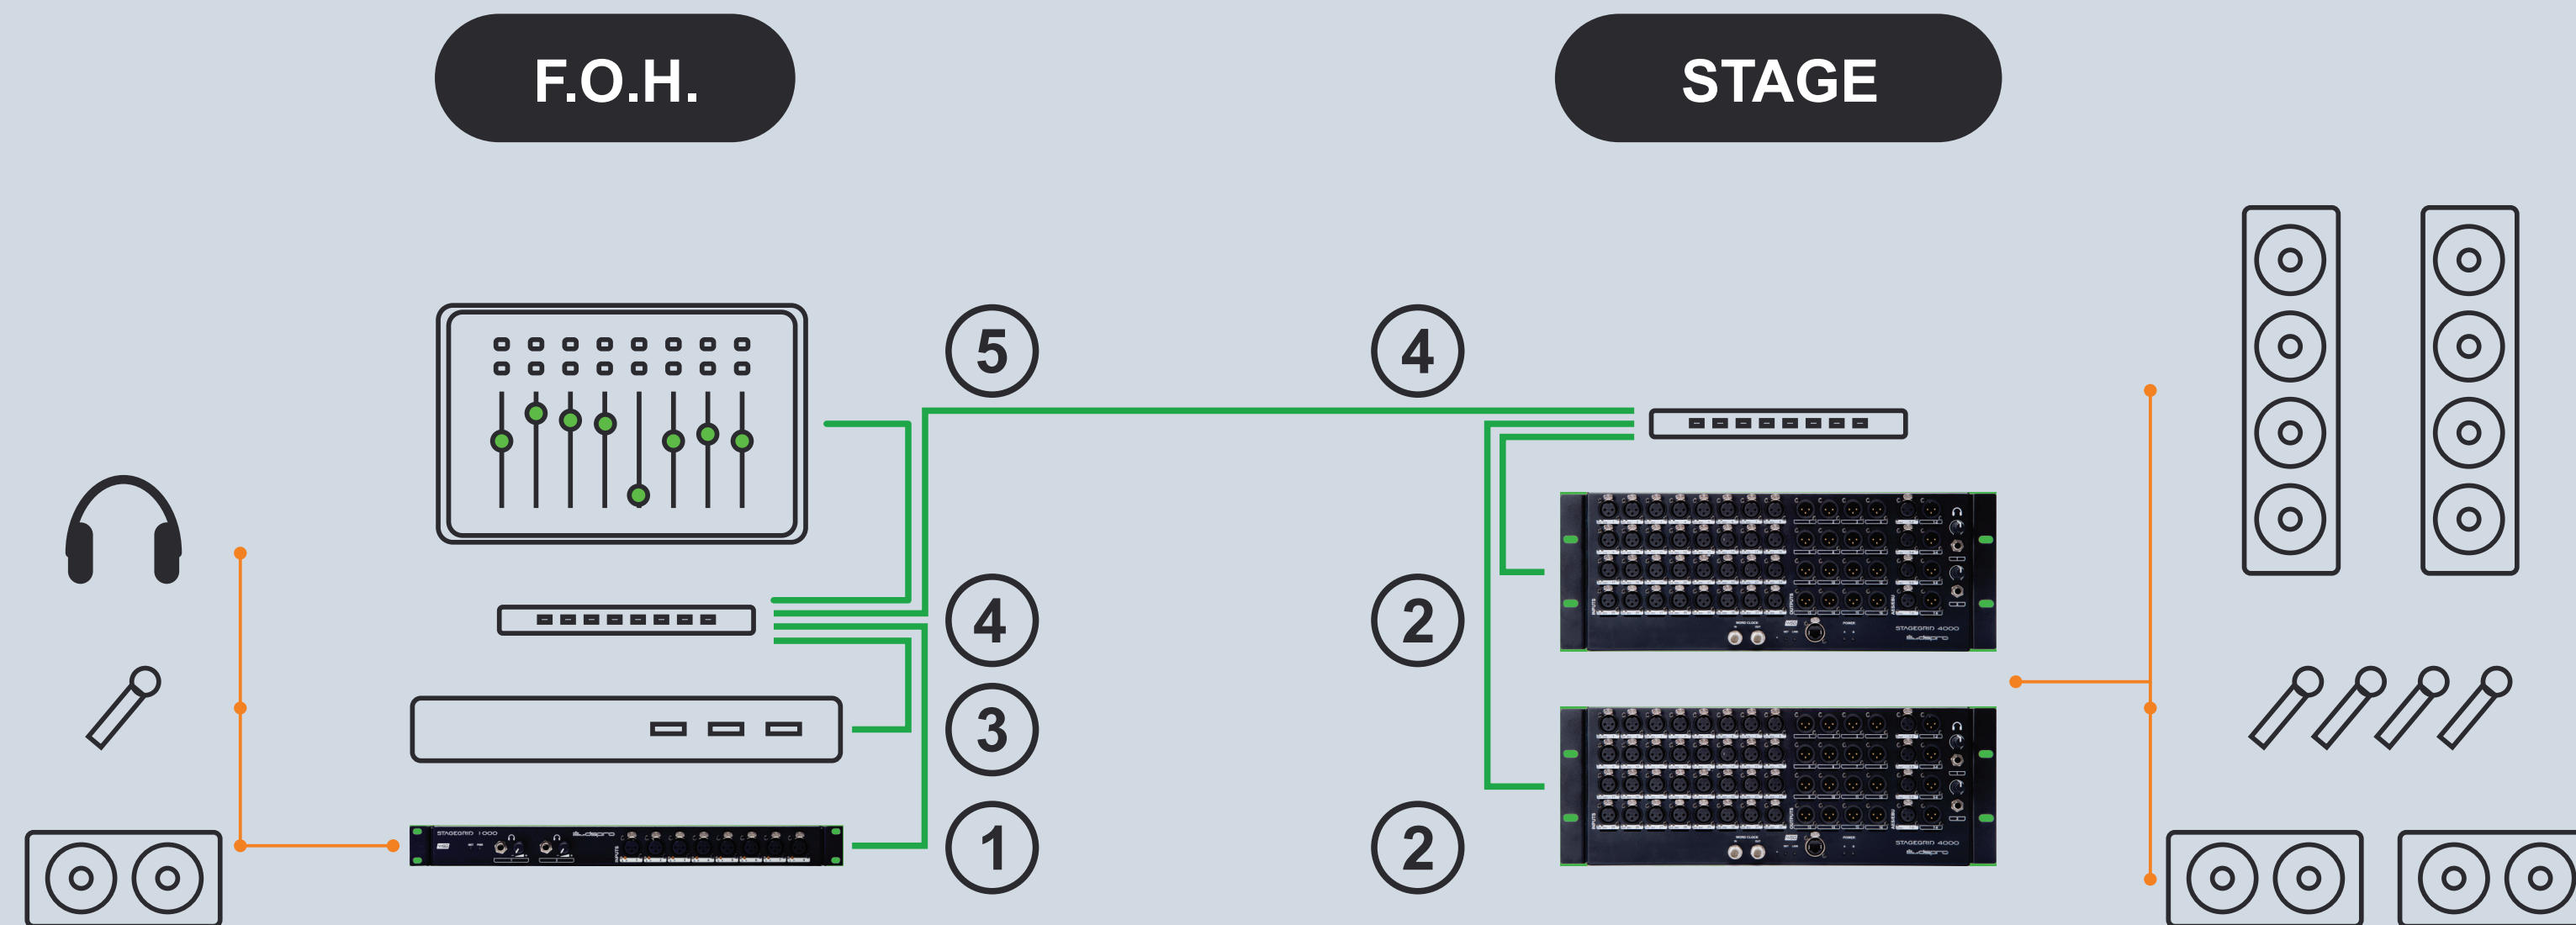

# STAGEGRID 4000

The SG4000 is a stagebox with **Soundgrid connectivity and a high channel density.** Design for the road, it is targeted for the Stage.

 **32 MIC/LINE INPUTS**

 **2 HEADPHONE AMP.**

 **16 LINE OUTPUTS**

# PRISTINE SOUND

The preamplifier was entirely designed with attention to each detail, in the seeking of a **pure and natural sound for superior clarity**, enabling the full sonic potential of the mixing console.

# CONNECTIVITY

STAGEGRID 4000

With Soundgrid technology, the device is fully integrated into the Waves ecosystem. Soundgrid enables **connection of up to 16 devices in the network** and, with the processing power of one of the Waves servers, a multitude of live plugin can be played with incredible low latency.

# ROAD READY ROBUSTNESS

STAGEGRID 4000

Designed for the Road, each component was carefully selected to improve system reliability and strength. Including redundant power supply units.

- ① STAGEGRID 1000
- ② STAGEGRID 4000
- ③ Waves Server
- ④ Network Switch
- ⑤ Lv1 Host